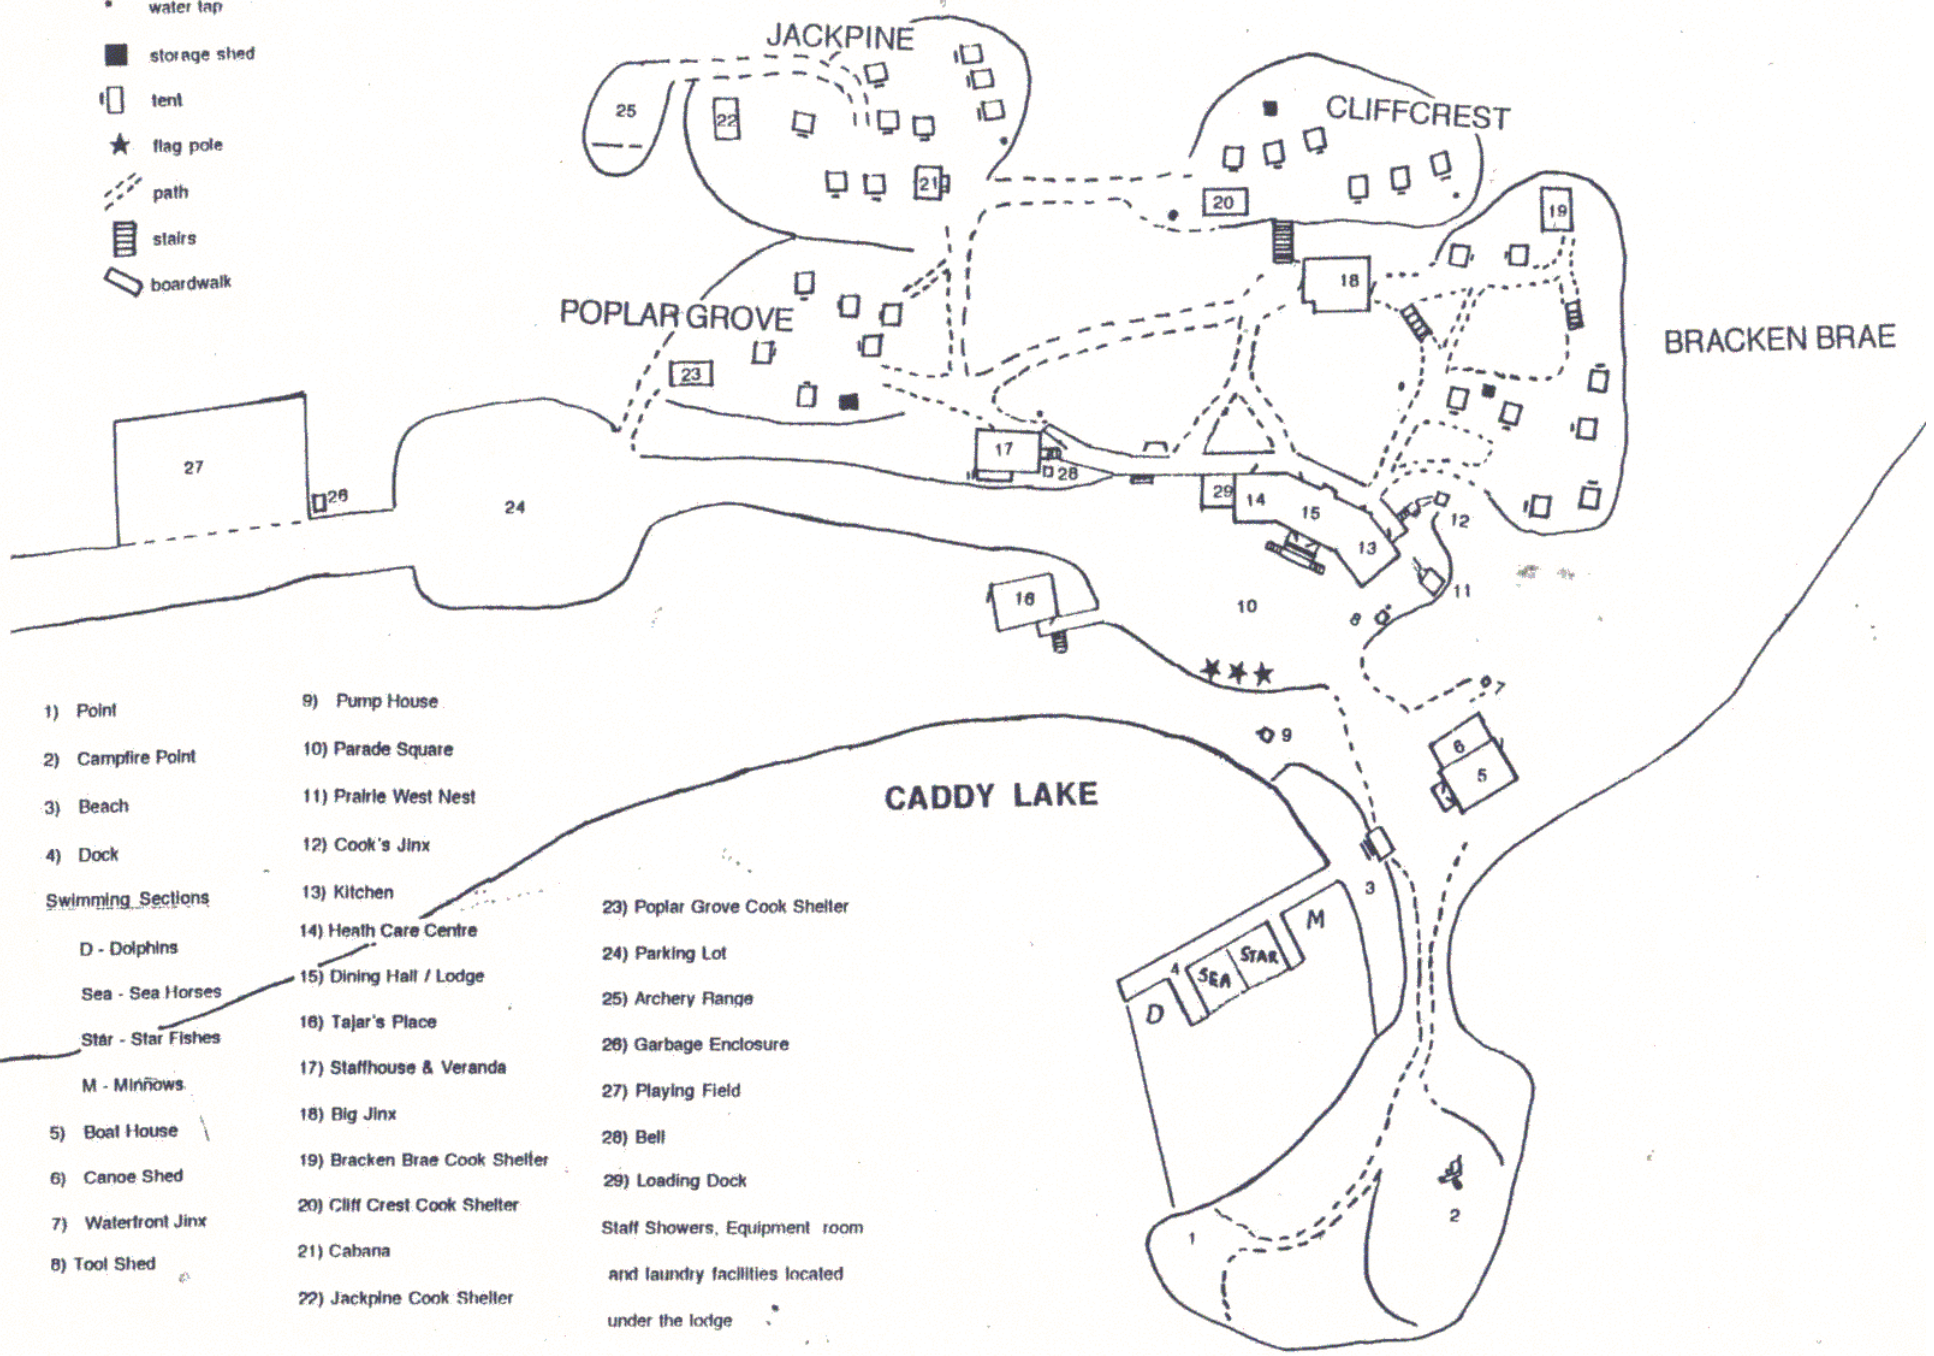

CADDY LAKE GIRL GUIDE CAMP

LEGEND

- water tap
- storage shed
- tent
- ★ flag pole
- - - path
- ▨ stairs
- ▭ boardwalk

- | | | |
|--------------------------|-------------------------------|--------------------------------|
| 1) Point | 9) Pump House | 23) Poplar Grove Cook Shelter |
| 2) Campfire Point | 10) Parade Square | 24) Parking Lot |
| 3) Beach | 11) Prairie West Nest | 25) Archery Range |
| 4) Dock | 12) Cook's Jinx | 26) Garbage Enclosure |
| Swimming Sections | 13) Kitchen | 27) Playing Field |
| D - Dolphins | 14) Health Care Centre | 28) Bell |
| Sea - Sea Horses | 15) Dining Hall / Lodge | 29) Loading Dock |
| Star - Star Fishes | 16) Tajar's Place | Staff Showers, Equipment room |
| M - Minnows | 17) Staffhouse & Veranda | and laundry facilities located |
| 5) Boat House | 18) Big Jinx | under the lodge |
| 6) Canoe Shed | 19) Bracken Brae Cook Shelter | |
| 7) Waterfront Jinx | 20) Cliff Crest Cook Shelter | |
| 8) Tool Shed | 21) Cabana | |
| | 22) Jackpine Cook Shelter | |